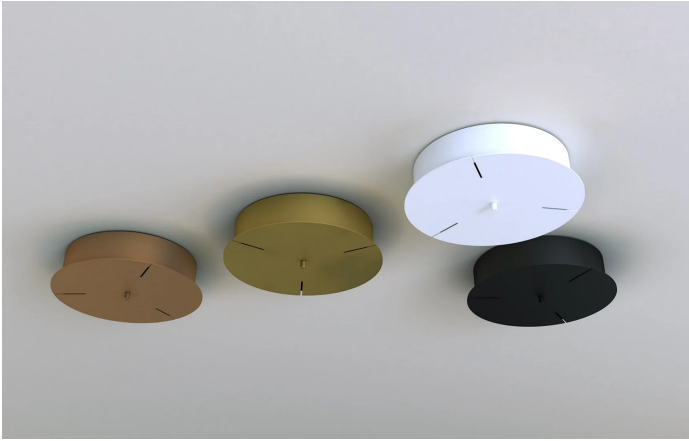

# Canopy Lunaop/Lunaop Slim

75 W - non dimmable

colors

Typology Ceiling  
Utilisation Indoor

230V

Aluminium canopy, available in different colours, including the driver (75W max).

Non-dimmable driver.

The provided cables support and supply power to the luminaire.

A 75W driver can pilot 1 of the compositions:

- 1 x 40001
- 1 x 40002

Family Canopy Lunaop/Lunaop Slim  
 Typology Ceiling  
 Utilisation Indoor

### Colour variant code

40004/BI

White

40004/NE

Black

40004/AU

Pearl Gold

40004/BM

Bronze  
Textured

40004/OV

Vintage  
Brass

Gallery

Accessories

40204.1

Tuya WiFi device for dimming